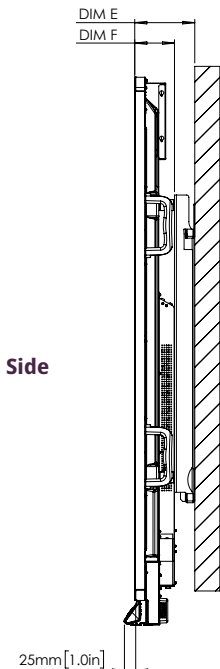

ActivPanel 9

TECHNICAL DRAWINGS

65"

Front

DIM	DIMENSION (mm)
A	1640mm [64.6in]
B	1429mm [56.3in]
C	805mm [31.7in]
D	93mm [3.7in]

Back

DIM ID	DIMENSION
E	131mm [5.2in]
F	88mm [3.5in]
G	946mm [37.2in]
H	1509mm [59.4in]
I	600mm [23.6in]
J	400mm [15.75in]
K	295.3mm [11.6in]
L	250.4mm [9.9in]

Side

ActivPanel 9

TECHNICAL DRAWINGS

75"

Front

DIM	DIMENSION (mm)
A	1897mm [74.7in]
B	1652mm [65.0in]
C	930mm [36.6in]
D	93mm [3.6in]

Back

DIM ID	DIMENSION
E	130mm [5.1in]
F	88mm [3.5in]
G	1070mm [42.1in]
H	1730mm [68.1in]
I	800mm [31.5in]
J	400mm [15.75in]
K	357.6mm [14.1in]
L	312.6mm [12.31in]

Side

ActivPanel 9

TECHNICAL DRAWINGS

86"

Front

DIM	DIMENSION (mm)
A	2177mm [85.7in]
B	1897mm [74.7in]
C	1068mm [42.0in]
D	93mm [3.6in]

Back

Side

DIM ID	DIMENSION
E	132mm [5.2in]
F	88mm [3.5in]
G	1208mm [47.6in]
H	1975mm [77.8in]
I	800mm [31.5in]
J	600mm [23.6in]
K	326.6mm [12.9in]
L	281.6mm [11.09in]