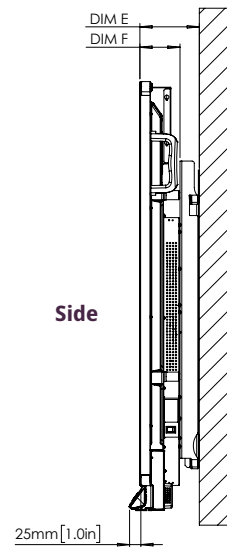

ActivPanel 9

TECHNICAL DRAWINGS

65"

Front

DIM	DIMENSION (mm)
A	1640mm [64.6in]
B	1429mm [56.3in]
C	805mm [31.7in]
D	93mm [3.7in]

Back

DIM ID	DIMENSION
E	131mm [5.2in]
F	88mm [3.5in]
G	946mm [37.2in]
H	1509mm [59.4in]
I	600mm [23.6in]
J	400mm [15.75in]
K	295.3mm [11.6in]
L	250.4mm [9.9in]

Side

ActivPanel 9

TECHNICAL DRAWINGS

75"

Front

DIM	DIMENSION (mm)
A	1897mm [74.7in]
B	1652mm [65.0in]
C	930mm [36.6in]
D	93mm [3.6in]

Back

DIM ID	DIMENSION
E	130mm [5.1in]
F	88mm [3.5in]
G	1070mm [42.1in]
H	1730mm [68.1in]
I	800mm [31.5in]
J	400mm [15.75in]
K	357.6mm [14.1in]
L	312.6mm [12.31in]

Side

ActivPanel 9

TECHNICAL DRAWINGS

86"

Front

DIM	DIMENSION (mm)
A	2177mm [85.7in]
B	1897mm [74.7in]
C	1068mm [42.0in]
D	93mm [3.6in]

Back

Side

DIM ID	DIMENSION
E	132mm [5.2in]
F	88mm [3.5in]
G	1208mm [47.6in]
H	1975mm [77.8in]
I	800mm [31.5in]
J	600mm [23.6in]
K	326.6mm [12.9in]
L	281.6mm [11.09in]