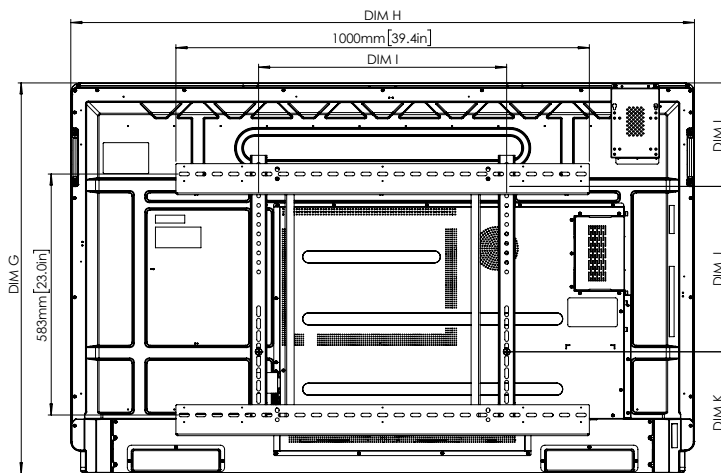

ActivPanel 9

TECHNICAL DRAWINGS

65"

Front

DIM	DIMENSION (mm)
A	1640mm [64.6in]
B	1429mm [56.3in]
C	805mm [31.7in]
D	93mm [3.7in]

Back

DIM ID	DIMENSION
E	131mm [5.2in]
F	88mm [3.5in]
G	946mm [37.2in]
H	1509mm [59.4in]
I	600mm [23.6in]
J	400mm [15.75in]
K	295.3mm [11.6in]
L	250.4mm [9.9in]

Side

ActivPanel 9

TECHNICAL DRAWINGS

75"

Front

DIM	DIMENSION (mm)
A	1897mm [74.7in]
B	1652mm [65.0in]
C	930mm [36.6in]
D	93mm [3.6in]

Back

DIM ID	DIMENSION
E	130mm [5.1in]
F	88mm [3.5in]
G	1070mm [42.1in]
H	1730mm [68.1in]
I	800mm [31.5in]
J	400mm [15.75in]
K	357.6mm [14.1in]
L	312.6mm [12.31in]

Side

ActivPanel 9

TECHNICAL DRAWINGS

86"

Front

DIM	DIMENSION (mm)
A	2177mm [85.7in]
B	1897mm [74.7in]
C	1068mm [42.0in]
D	93mm [3.6in]

Back

Side

DIM ID	DIMENSION
E	132mm [5.2in]
F	88mm [3.5in]
G	1208mm [47.6in]
H	1975mm [77.8in]
I	800mm [31.5in]
J	600mm [23.6in]
K	326.6mm [12.9in]
L	281.6mm [11.09in]