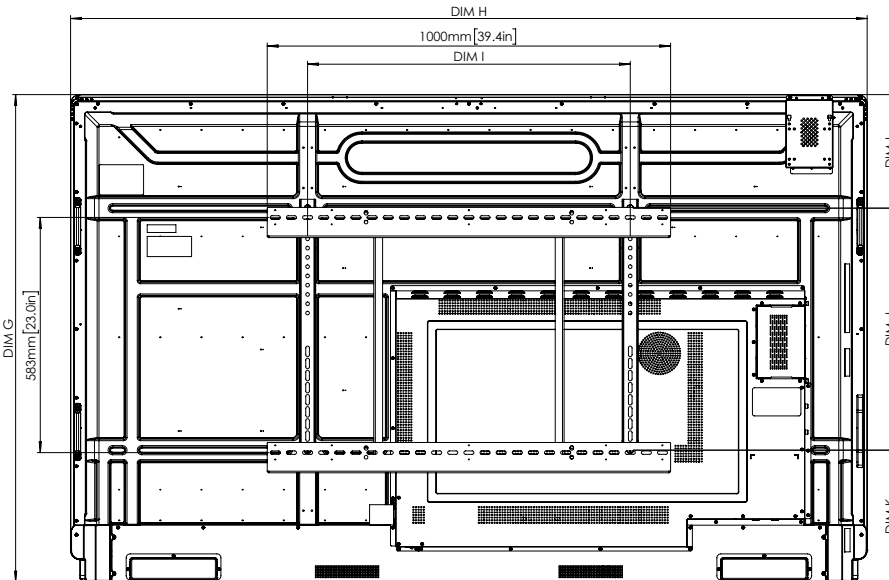

COMPLIANCE & CERTIFICATION

Regulatory Certifications	CE, FCC, IC, UL, CUL, CB, RCM
Energy Star Certified	65" 4K: Yes 75" 4K: Yes 86" 4K: No

PHYSICAL SPECIFICATIONS

Panel Dimensions	65": 1509 x 946 x 113 mm (59.4 x 37.2 x 4.4 in) 75": 1730 x 1070 x 113 mm (68.1 x 42.1 x 4.4 in) 86": 1975 x 1208 x 113 mm (77.8 x 47.6 x 4.4 in)
Packed Dimensions	65": 1660 x 1045 x 220 mm (65.4 x 41.1 x 8.7 in) 75": 1900 x 1160 x 225 mm (74.8 x 45.7 x 8.9 in) 86": 2160 x 1310 x 225 mm (85 x 51.6 x 8.9 in)
Panel Net Weight	65": 43.2 kg (95.3 lb) 75": 55.3 kg (121.9 lb) 86": 69.6 kg (153.4 lb)
Packed Weight	65": 58.6 kg (129.2 lb) 75": 73 kg (160.9 lb) 86": 91.6 kg (201.9 lb)
Wall Mount Dimensions	1010 x 720 x 52 mm (39.8 x 28.3 x 2.0 in)
VESA Mount Point	65": 600 x 400 mm (23.6 x 15.7 in) 75": 800 x 400 mm (31.5 x 15.7 in) 86": 800 x 600 mm (31.5 x 23.6 in)

Side

ActivPanel 9

TECHNICAL DRAWINGS

75"

Front

DIM	DIMENSION (mm)
A	1897mm [74.7in]
B	1652mm [65.0in]
C	930mm [36.6in]
D	93mm [3.6in]

Back

DIM ID	DIMENSION
E	130mm [5.1in]
F	88mm [3.5in]
G	1070mm [42.1in]
H	1730mm [68.1in]
I	800mm [31.5in]
J	400mm [15.75in]
K	357.6mm [14.1in]
L	312.6mm [12.31in]

Side

ActivPanel 9

TECHNICAL DRAWINGS

86"

Front

DIM	DIMENSION (mm)
A	2177mm [85.7in]
B	1897mm [74.7in]
C	1068mm [42.0in]
D	93mm [3.6in]

Back

Side

DIM ID	DIMENSION
E	132mm [5.2in]
F	88mm [3.5in]
G	1208mm [47.6in]
H	1975mm [77.8in]
I	800mm [31.5in]
J	600mm [23.6in]
K	326.6mm [12.9in]
L	281.6mm [11.09in]