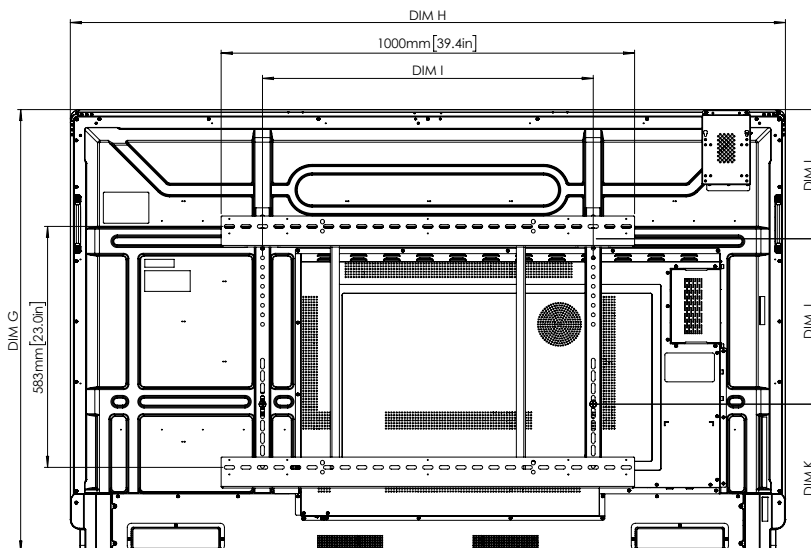

ActivPanel 9

TECHNICAL DRAWINGS

65"

Front

DIM	DIMENSION (mm)
A	1640mm [64.6in]
B	1429mm [56.3in]
C	805mm [31.7in]
D	93mm [3.7in]

Back

DIM ID	DIMENSION
E	131mm [5.2in]
F	88mm [3.5in]
G	946mm [37.2in]
H	1509mm [59.4in]
I	600mm [23.6in]
J	400mm [15.75in]
K	295.3mm [11.6in]
L	250.4mm [9.9in]

Side

ActivPanel 9

TECHNICAL DRAWINGS

75"

Front

DIM	DIMENSION (mm)
A	1897mm [74.7in]
B	1652mm [65.0in]
C	930mm [36.6in]
D	93mm [3.6in]

Back

DIM ID	DIMENSION
E	130mm [5.1in]
F	88mm [3.5in]
G	1070mm [42.1in]
H	1730mm [68.1in]
I	800mm [31.5in]
J	400mm [15.75in]
K	357.6mm [14.1in]
L	312.6mm [12.31in]

Side

ActivPanel 9

TECHNICAL DRAWINGS

86"

Front

DIM	DIMENSION (mm)
A	2177mm [85.7in]
B	1897mm [74.7in]
C	1068mm [42.0in]
D	93mm [3.6in]

Back

Side

DIM ID	DIMENSION
E	132mm [5.2in]
F	88mm [3.5in]
G	1208mm [47.6in]
H	1975mm [77.8in]
I	800mm [31.5in]
J	600mm [23.6in]
K	326.6mm [12.9in]
L	281.6mm [11.09in]